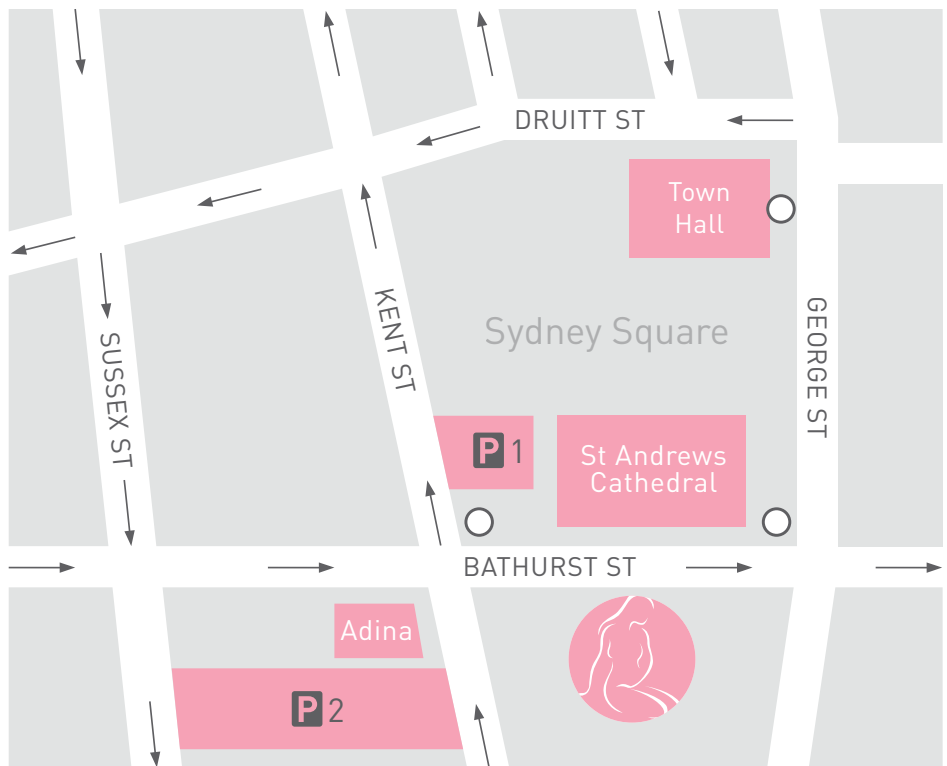

# How to find Sydney Breast Clinic

sydney breast clinic

We are located at Level 12, 97-99 Bathurst Street Sydney.

**Train:** Town Hall Station – there are three entry and exit points marked on the map below.

**Parking:** Paid parking is marked on the map below.

**P PAID CAR PARKING**  
1. ST ANDREW'S HOUSE / 2. CINEMA CENTRE

**O TRAIN STATION**  
TOWN HALL - ENTRY/EXIT

1300 65 30 65 | [www.sydneybreastclinic.com.au](http://www.sydneybreastclinic.com.au)